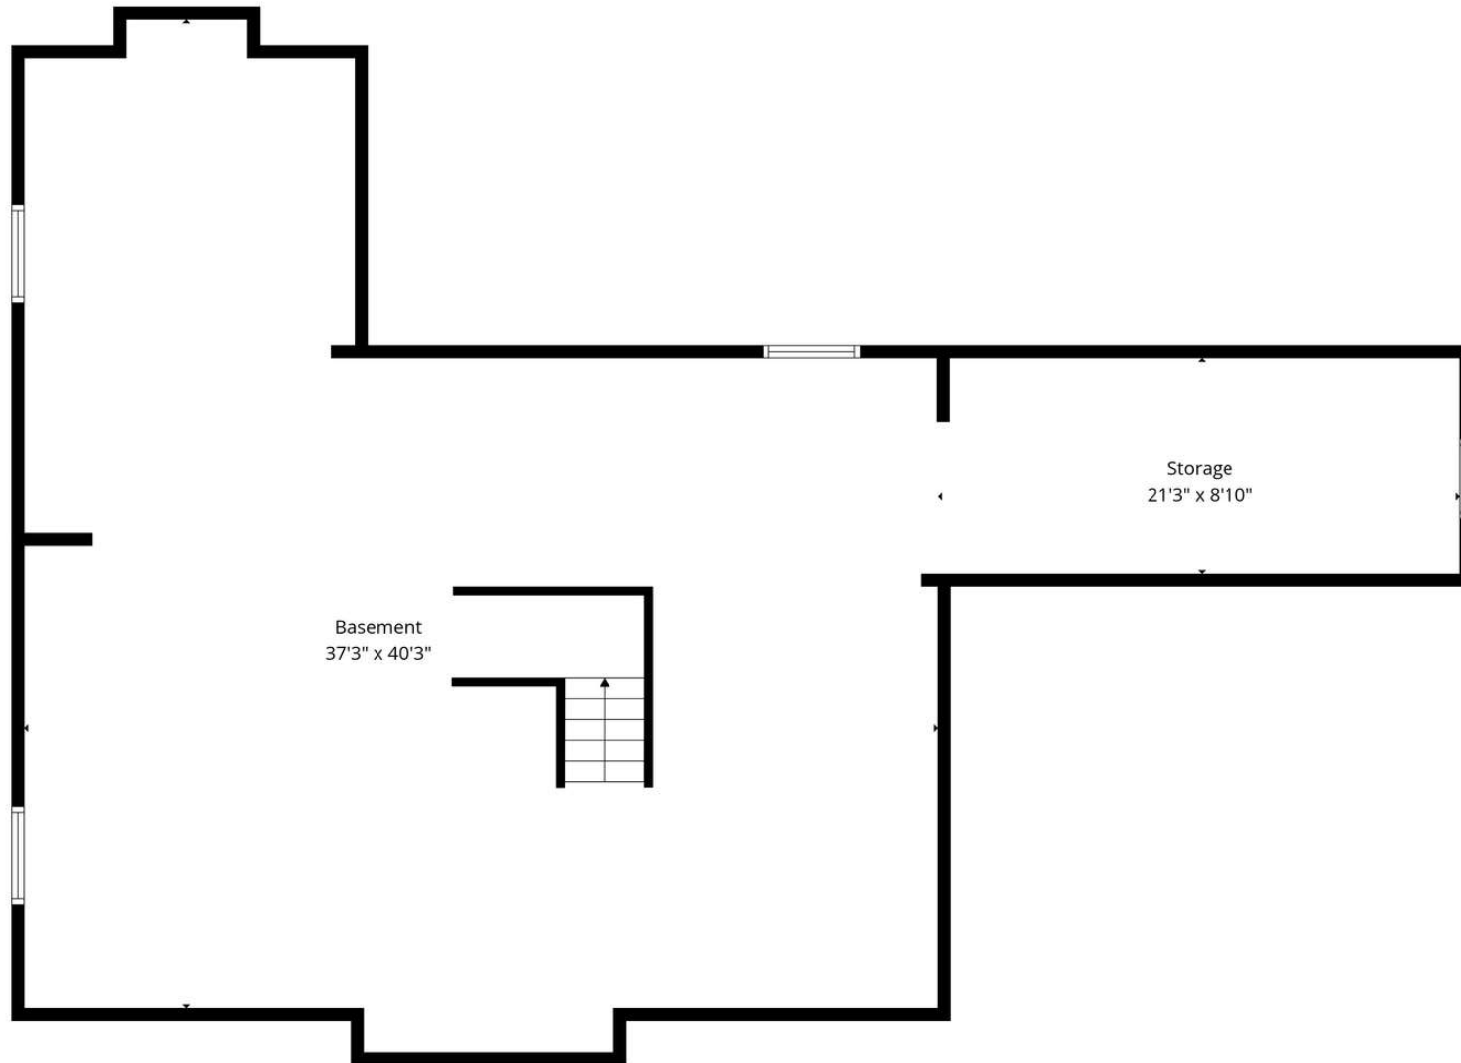

DECK: 325 sq. ft, FIREPLACE: 9 sq. ft, OPEN TO BELOW: 15 sq. ft,

WALLS: 290 sq. ft

Floor Plan Created By Cubicasa App. Measurements Deemed Highly Reliable But Not Guaranteed.

40 Stonemanse Court

Toronto, ON M1G 3V3

Floor Plan Created By Cubicasa App. Measurements Deemed Highly Reliable But Not Guaranteed.

40 Stonemans Court

Toronto, ON M1G 3V3

Lower Level

TOTAL: 2430 sq. ft
Basement 1: 0 sq. ft, 1st floor: 1412 sq. ft, 2nd floor: 1018 sq. ft
EXCLUDED AREAS: BASEMENT: 1178 sq. ft, STORAGE: 186 sq. ft, GARAGE: 430 sq. ft,
DECK: 325 sq. ft, FIREPLACE: 9 sq. ft, OPEN TO BELOW: 15 sq. ft,
WALLS: 290 sq. ft

40 Stonemanse Court

Toronto, ON M1G 3V3

1

CONCEPTUAL DESIGN IDEAS | Lower Level Family Entertainment Design

TOTAL: 2430 sq. ft

Basement 1: 0 sq. ft, 1st floor: 1412 sq. ft, 2nd floor: 1018 sq. ft
EXCLUDED AREAS: BASEMENT: 1178 sq. ft, STORAGE: 186 sq. ft, GARAGE: 430 sq. ft,
DECK: 325 sq. ft, FIREPLACE: 9 sq. ft, OPEN TO BELOW: 15 sq. ft,
WALLS: 290 sq. ft

Floor Plan Created By Estimote App. Measurements Derived Highly Inaccurate But Not Guaranteed.

40 Stonemans Court

Toronto, ON

2

CONCEPTUAL DESIGN IDEAS | Lower Level

2 Bedroom Apartment Design

TOTAL: 2430 sq. ft