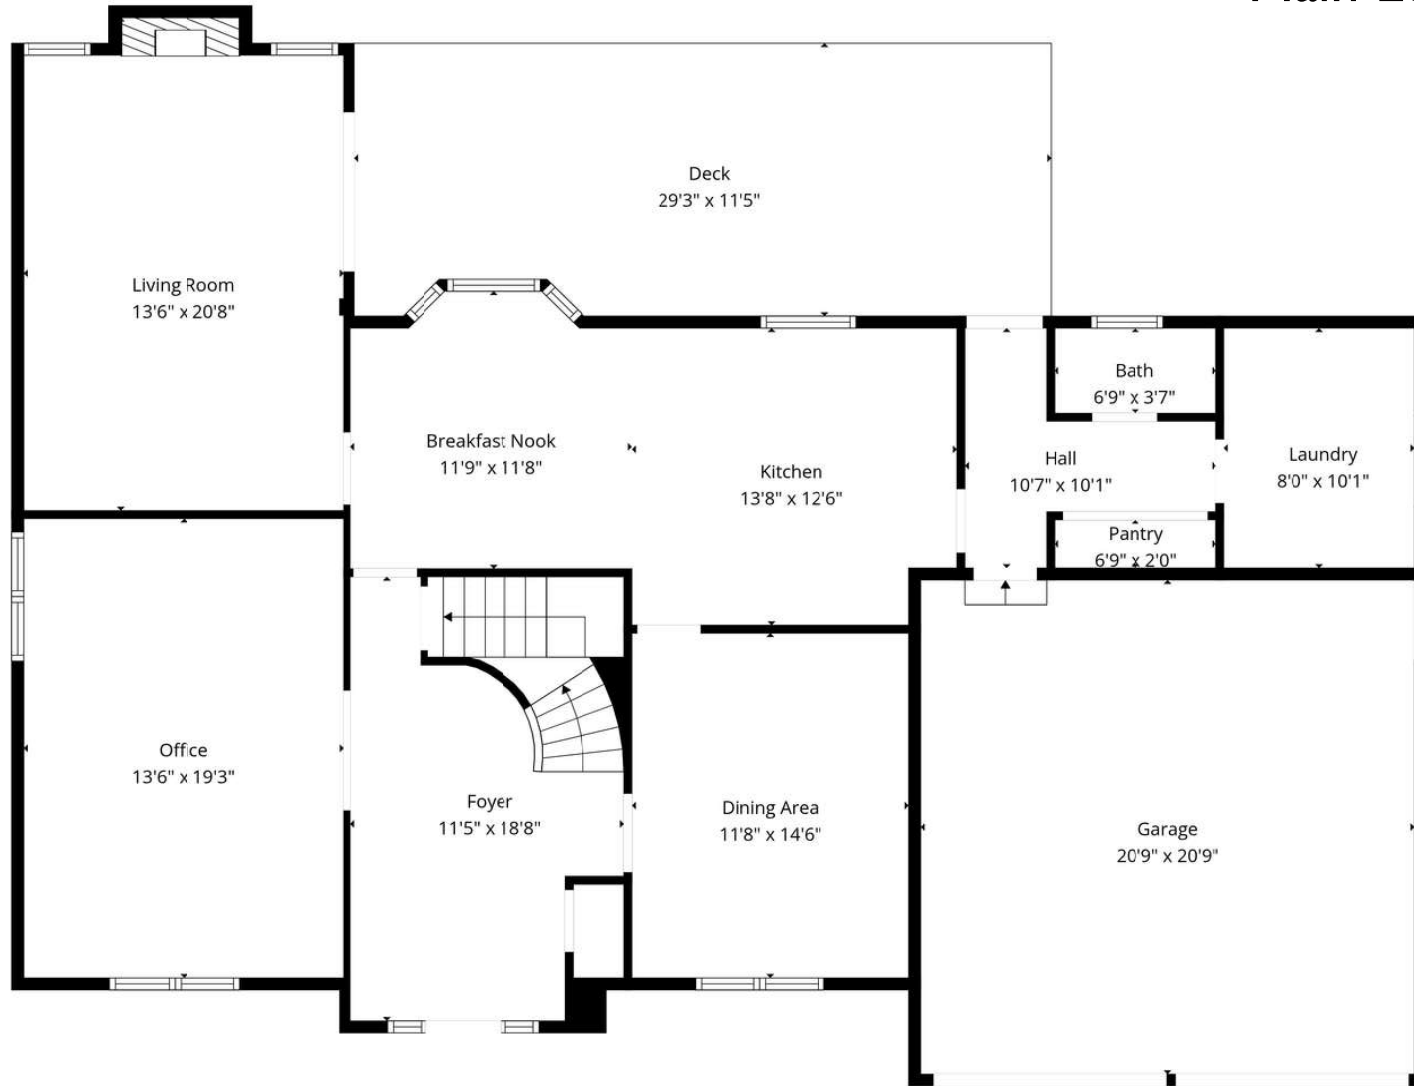

40 Stonemanse Court

Toronto, ON M1G 3V3

Main Level

TOTAL: 2430 sq. ft

Basement 1: 0 sq. ft, 1st floor: 1412 sq. ft, 2nd floor: 1018 sq. ft

EXCLUDED AREAS: BASEMENT: 1178 sq. ft, STORAGE: 186 sq. ft, GARAGE: 430 sq. ft,

DECK: 325 sq. ft, FIREPLACE: 9 sq. ft, OPEN TO BELOW: 15 sq. ft,

WALLS: 290 sq. ft

Floor Plan Created By Cubicasa App. Measurements Deemed Highly Reliable But Not Guaranteed.

40 Stonemanse Court

Toronto, ON M1G 3V3

Second Level

TOTAL: 2430 sq. ft

Basement 1: 0 sq. ft, 1st floor: 1412 sq. ft, 2nd floor: 1018 sq. ft
EXCLUDED AREAS: BASEMENT: 1178 sq. ft, STORAGE: 186 sq. ft, GARAGE: 430 sq. ft,
DECK: 325 sq. ft, FIREPLACE: 9 sq. ft, OPEN TO BELOW: 15 sq. ft,
WALLS: 290 sq. ft

Floor Plan Created By Cubicasa App. Measurements Deemed Highly Reliable But Not Guaranteed.

40 Stonemans Court

Toronto, ON M1G 3V3

Lower Level

TOTAL: 2430 sq. ft
Basement 1: 0 sq. ft, 1st floor: 1412 sq. ft, 2nd floor: 1018 sq. ft
EXCLUDED AREAS: BASEMENT: 1178 sq. ft, STORAGE: 186 sq. ft, GARAGE: 430 sq. ft,
DECK: 325 sq. ft, FIREPLACE: 9 sq. ft, OPEN TO BELOW: 15 sq. ft,
WALLS: 290 sq. ft