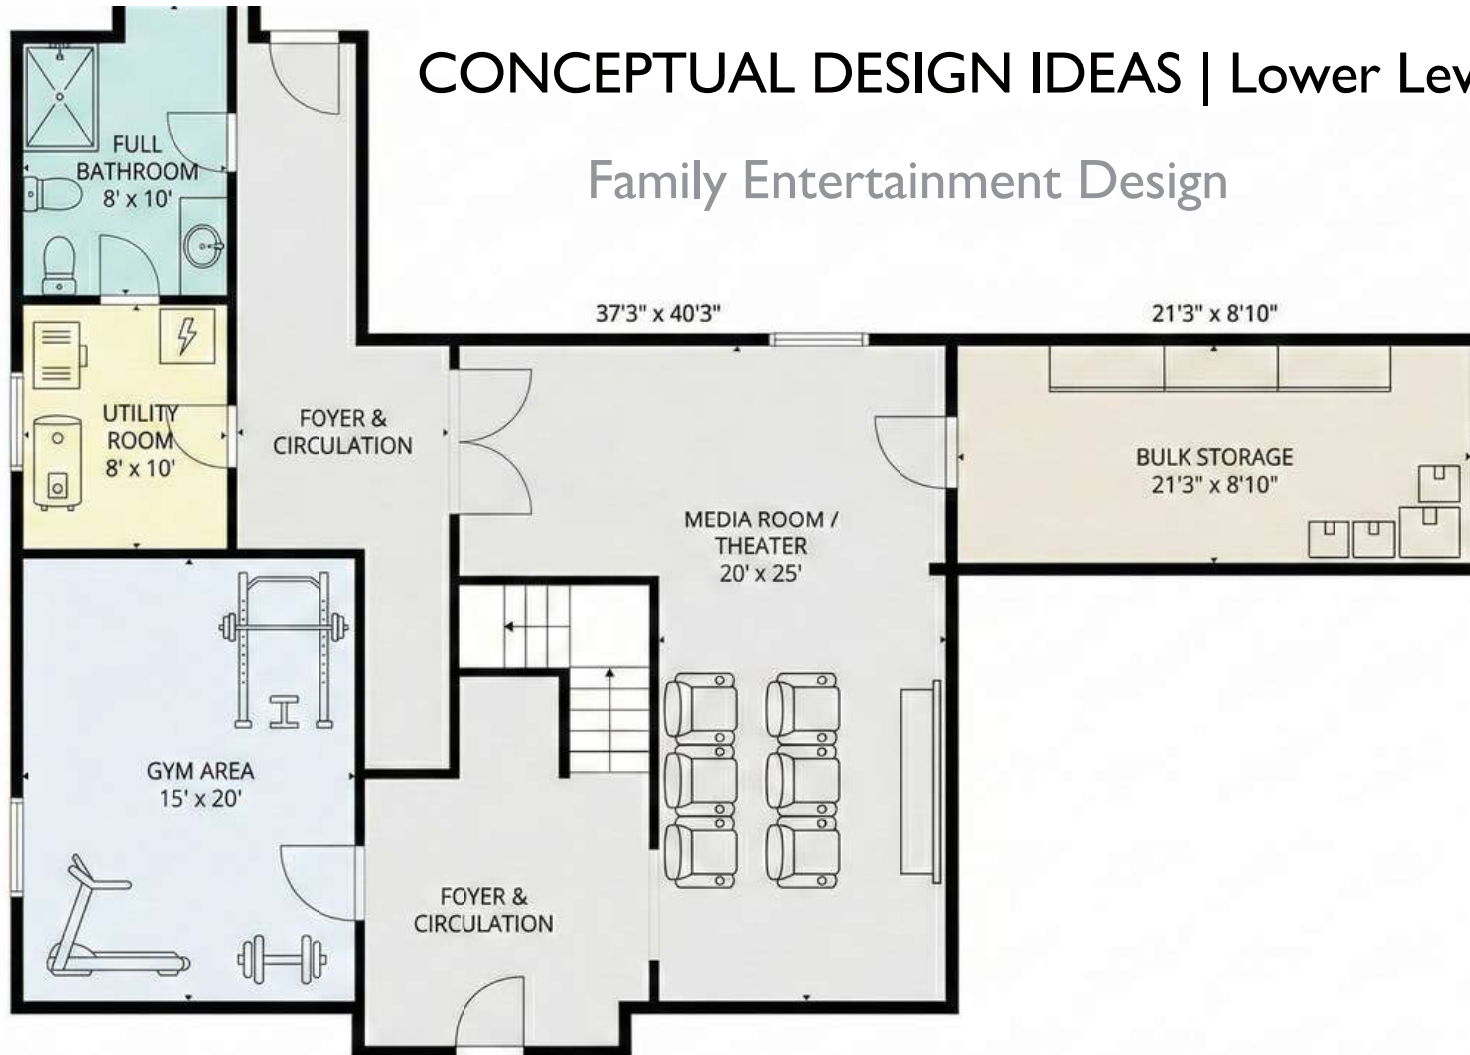

40 Stonemanse Court

Toronto, ON M1G 3V3

1

CONCEPTUAL DESIGN IDEAS | Lower Level Family Entertainment Design

TOTAL: 2430 sq. ft

Basement 1: 0 sq. ft, 1st floor: 1412 sq. ft, 2nd floor: 1018 sq. ft
EXCLUDED AREAS: BASEMENT: 1178 sq. ft, STORAGE: 186 sq. ft, GARAGE: 430 sq. ft,
DECK: 325 sq. ft, FIREPLACE: 9 sq. ft, OPEN TO BELOW: 15 sq. ft,
WALLS: 290 sq. ft