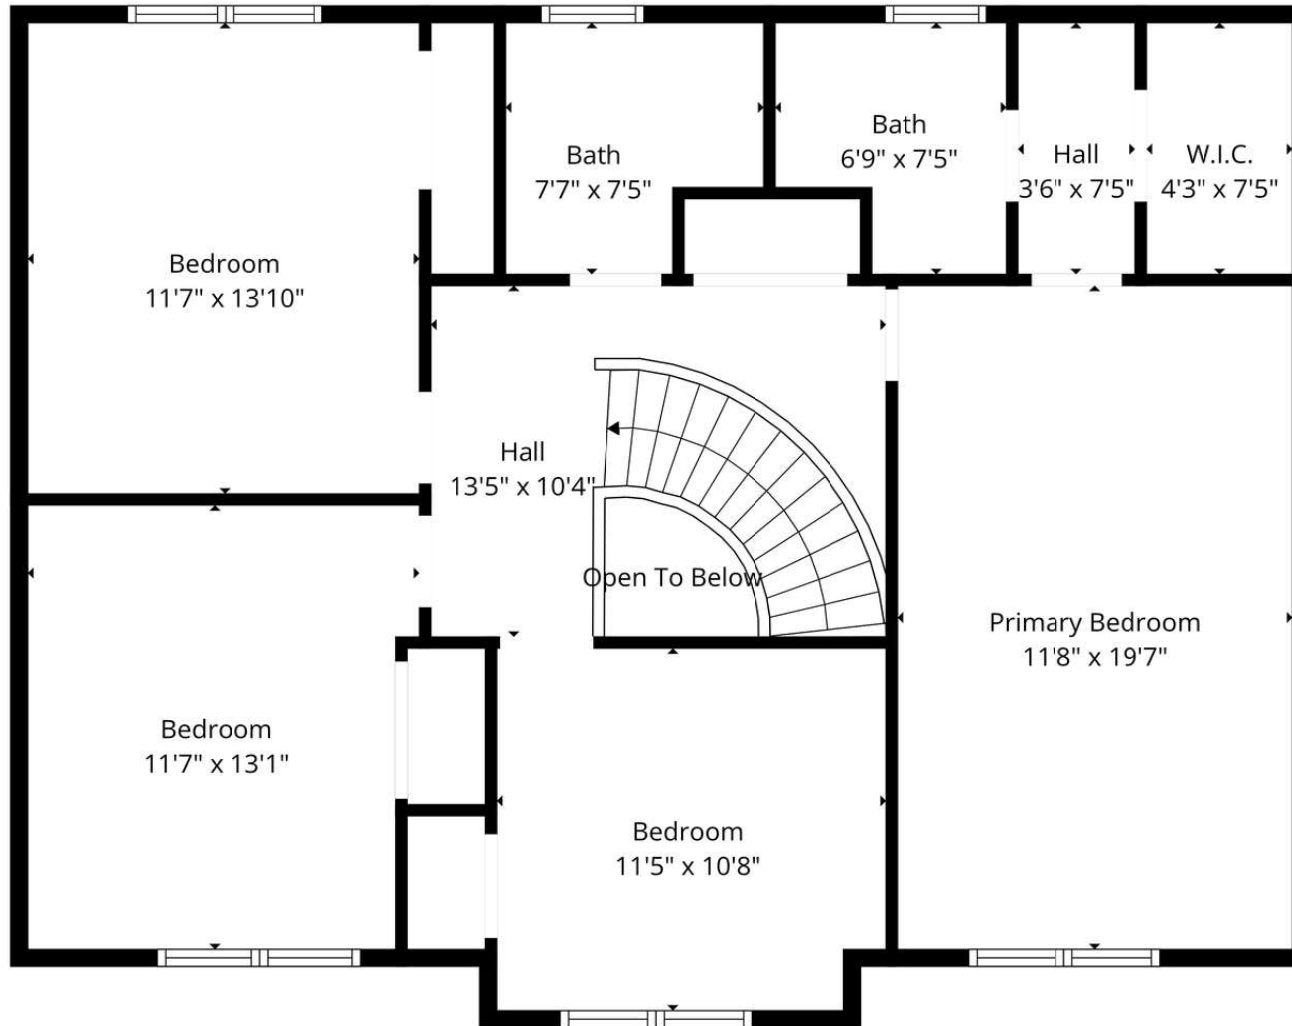

40 Stonemanse Court

Toronto, ON M1G 3V3

Second Level

TOTAL: 2430 sq. ft

Basement 1: 0 sq. ft, 1st floor: 1412 sq. ft, 2nd floor: 1018 sq. ft
EXCLUDED AREAS: BASEMENT: 1178 sq. ft, STORAGE: 186 sq. ft, GARAGE: 430 sq. ft,
DECK: 325 sq. ft, FIREPLACE: 9 sq. ft, OPEN TO BELOW: 15 sq. ft,
WALLS: 290 sq. ft